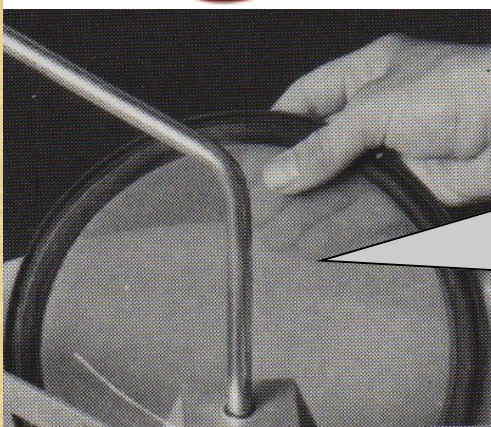

## Rotary Sieve

Tapered, plastic body fits firmly on any round container. Handle extension allows it to rest on extra containers. The Push-in screen with moulded rubber rims are interchangeable. The brush-cluster is rotated against the screen by turning the handle and the pressure required is regulated simply by pressing on the handle as it is turned.

## Hand Sieve

Uses same size screens and is handy for smaller batches or test glazes. Tapered body will fit normal size bucket. Comes complete with spatula.

**Hand Sieve** with your choice of screen **\$73.28**