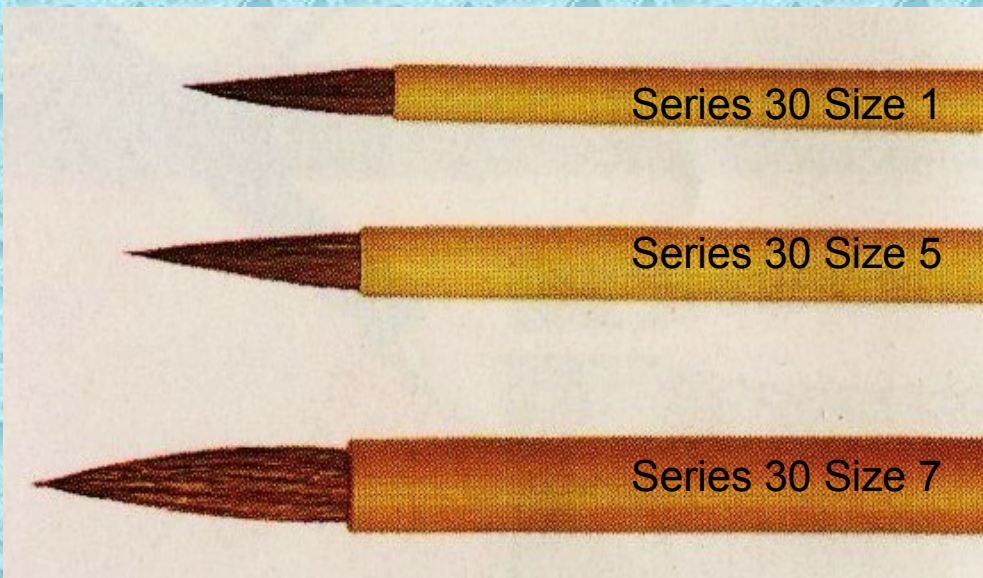

Brushes

HAKE BRUSHES

Hake Brush IL 25 [1"] \$4.95

Hake Brush IL 40 [1½"] \$6.05

Hake Brush IL 76 [3"] \$10.45

CALLIGRAPHY BRUSHES

Series 30 Size 1 \$5.45

Series 30 Size 5 \$6.71