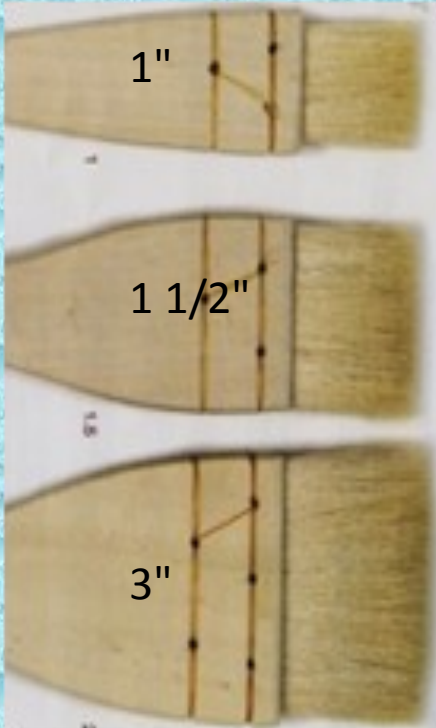

Brushes

HAKE BRUSHES

Hake Brush IL 25 [1"] \$4.95

Hake Brush IL 40 [1½"] \$6.05

Hake Brush IL 76 [3"] \$10.45

CALLIGRAPHY BRUSHES

Series 30 Size 1 \$5.45

Series 30 Size 5 \$6.71